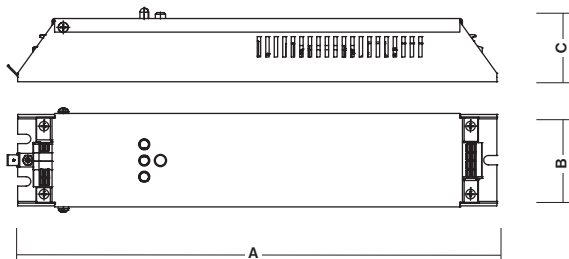

# C-MEGA R GLOBAL

AUTOTEST STATUS Montior / AUTOTEST Monitor Stavu:

- The C-MEGA R GLOBAL is digital electronic ballasts for feeding of both 36W or 18W T8 fluorescent tubes in the range of voltage DC 24V or 48V. C-MEGA R GLOBAL has been designed especially for railway lighting application. It is strictly design according to EN50311 except from size which is in compliance with UIC555.