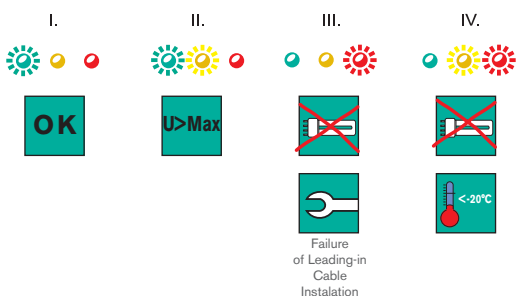

# C-MEGA R GLOBAL

AUTOTEST STATUS Montior / AUTOTEST Monitor Stavu:

- The C-MEGA R GLOBAL is digital electronic ballasts for feeding of both 36W or 18W T8 fluorescent tubes in the range of voltage DC 24V or 48V. C-MEGA R GLOBAL has been designed especially for railway lighting application. It is strictly design according to EN50311 except from size which is in compliance with UIC555.

At the design stage we paid a great deal of attention to extending the service life of fluorescent tubes. Thanks to the microcomputer controll, the fluorescent tube lifetime is at least 500.000 ON/OFF which brings high service and maintenance costs savings.

### Main characteristics:

- Controlled preheated start-up of the fluorescent tube
- RESTART function in case of fluorescent tube start-up failure (50 times), then automatic switch to STANDBY mode to protect electronics
- Light output stabilization in whole feeding voltage range
- Dimming function in steps (SETTING) 30-50%/100% (option, refer to page No 48-52)
- AUTOTEST continually tests main parameters of all the fluorescent tube, power circuits, input feeding voltage parameters. The result is displayed by three LEDs (monitor of status). If the measuring parameters are out of limits the electronic ballast stops in order to avoid its damage.
- Fast electronic protection against both pulse and permanent overvoltage